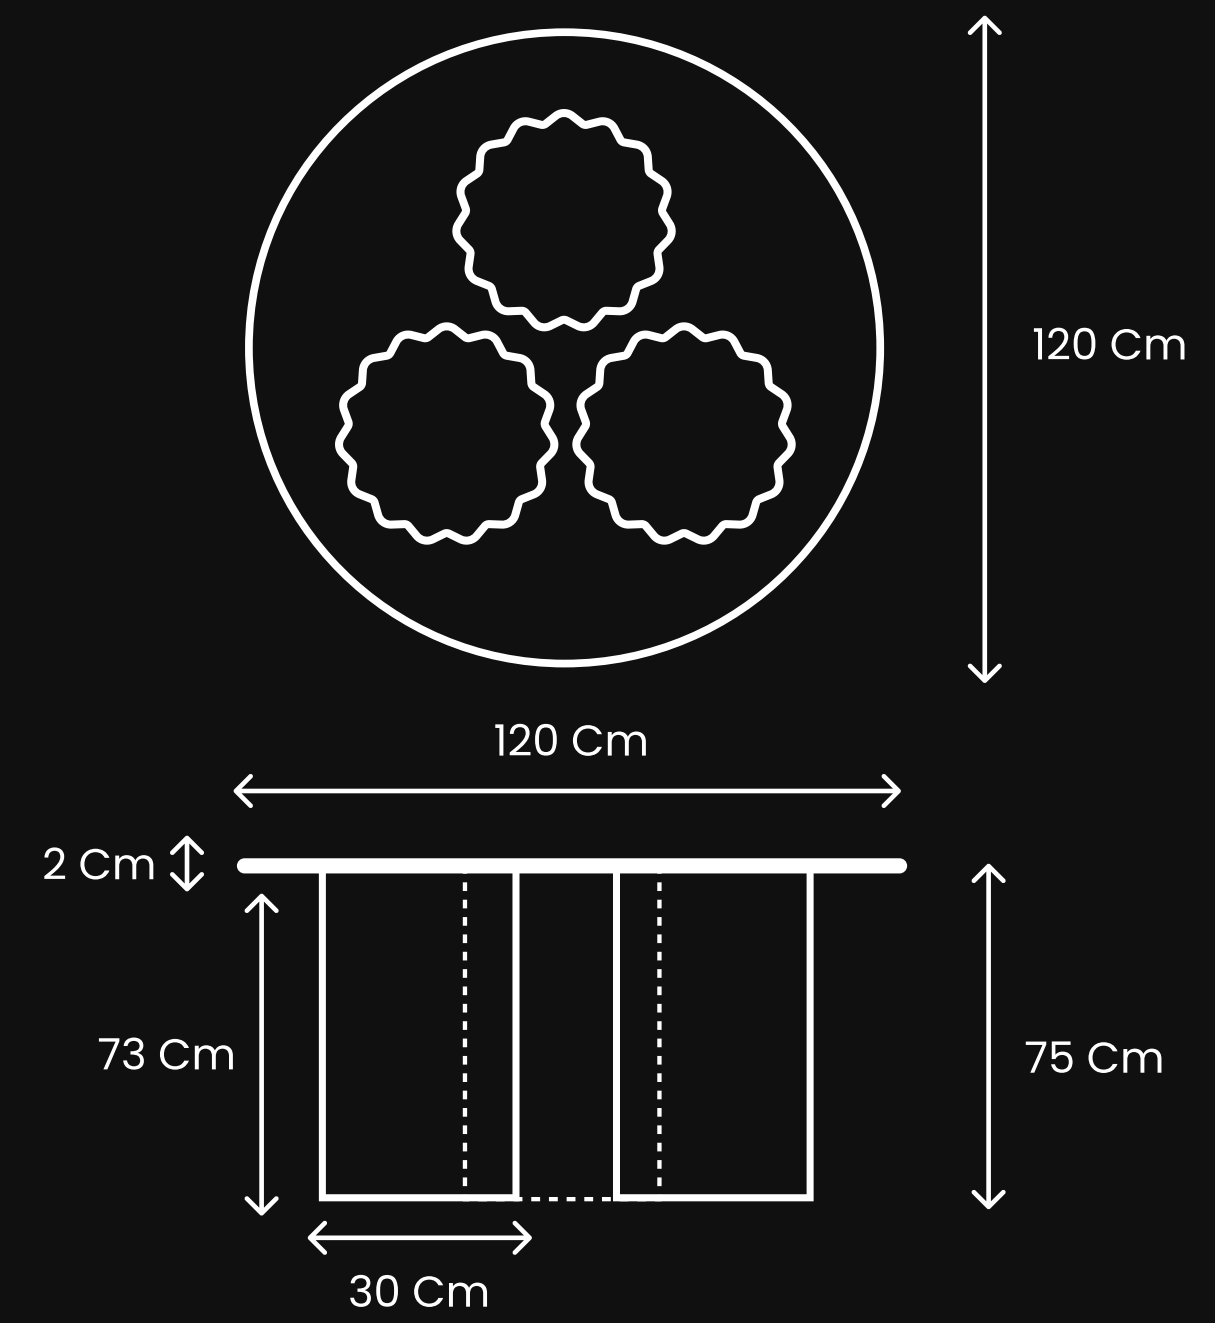

Reez

this side table showcases the natural beauty of its veined patterns. Its sleek, tapered design combines modern simplicity with timeless sophistication, making it a standout piece in any interior.

Dimensions

Dimensions

Lyn

The quiet poetry of simplicity. Its rounded top rests effortlessly on three subtle legs, merging stability with softness. A timeless coffee table where nature's serenity meets human artistry, inviting stillness to any space.