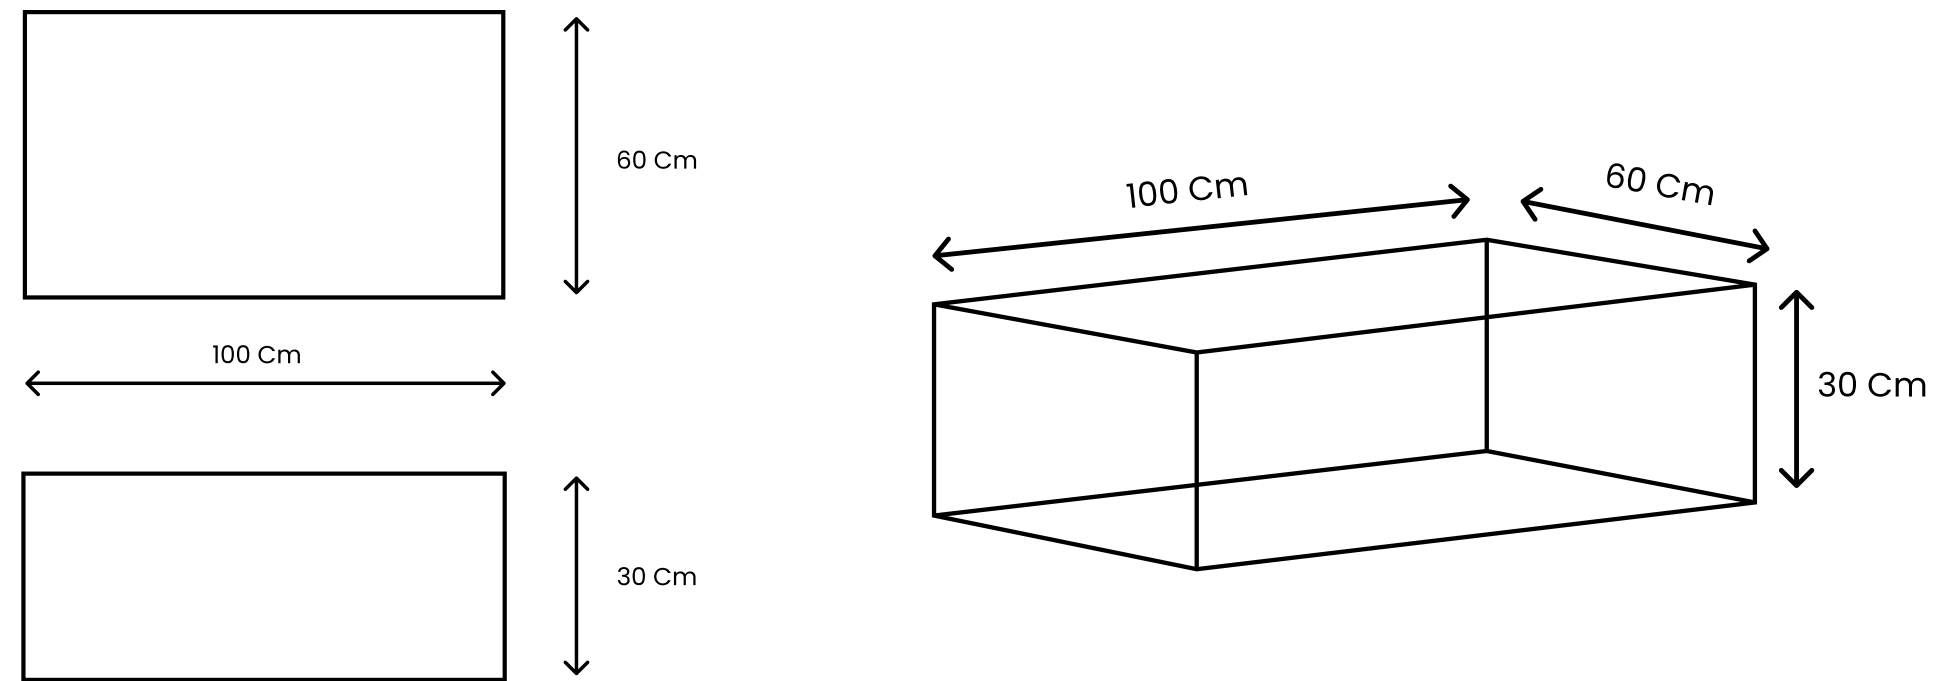

Dimensions

Lyn

The quiet poetry of simplicity. Its rounded top rests effortlessly on three subtle legs, merging stability with softness. A timeless coffee table where nature's serenity meets human artistry, inviting stillness to any space.