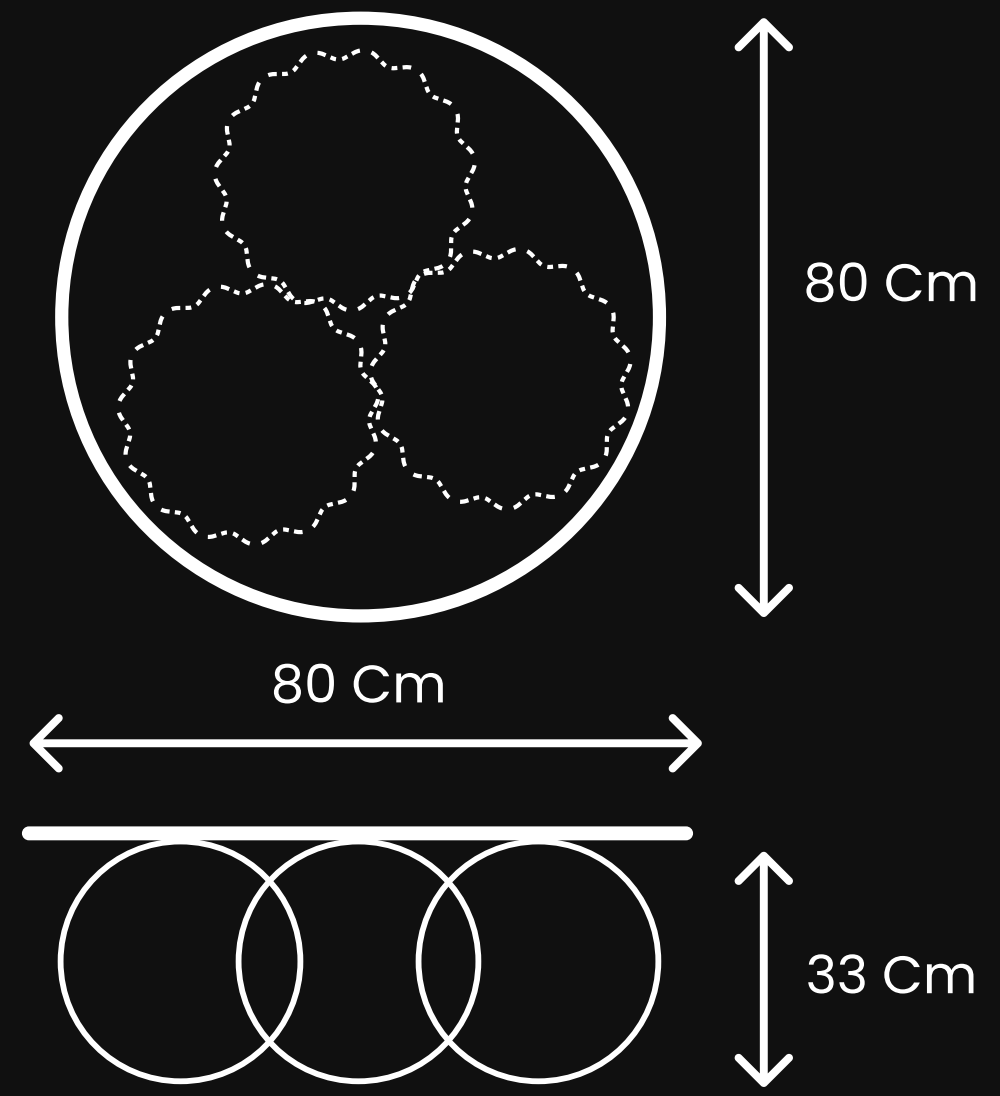

Dimensions