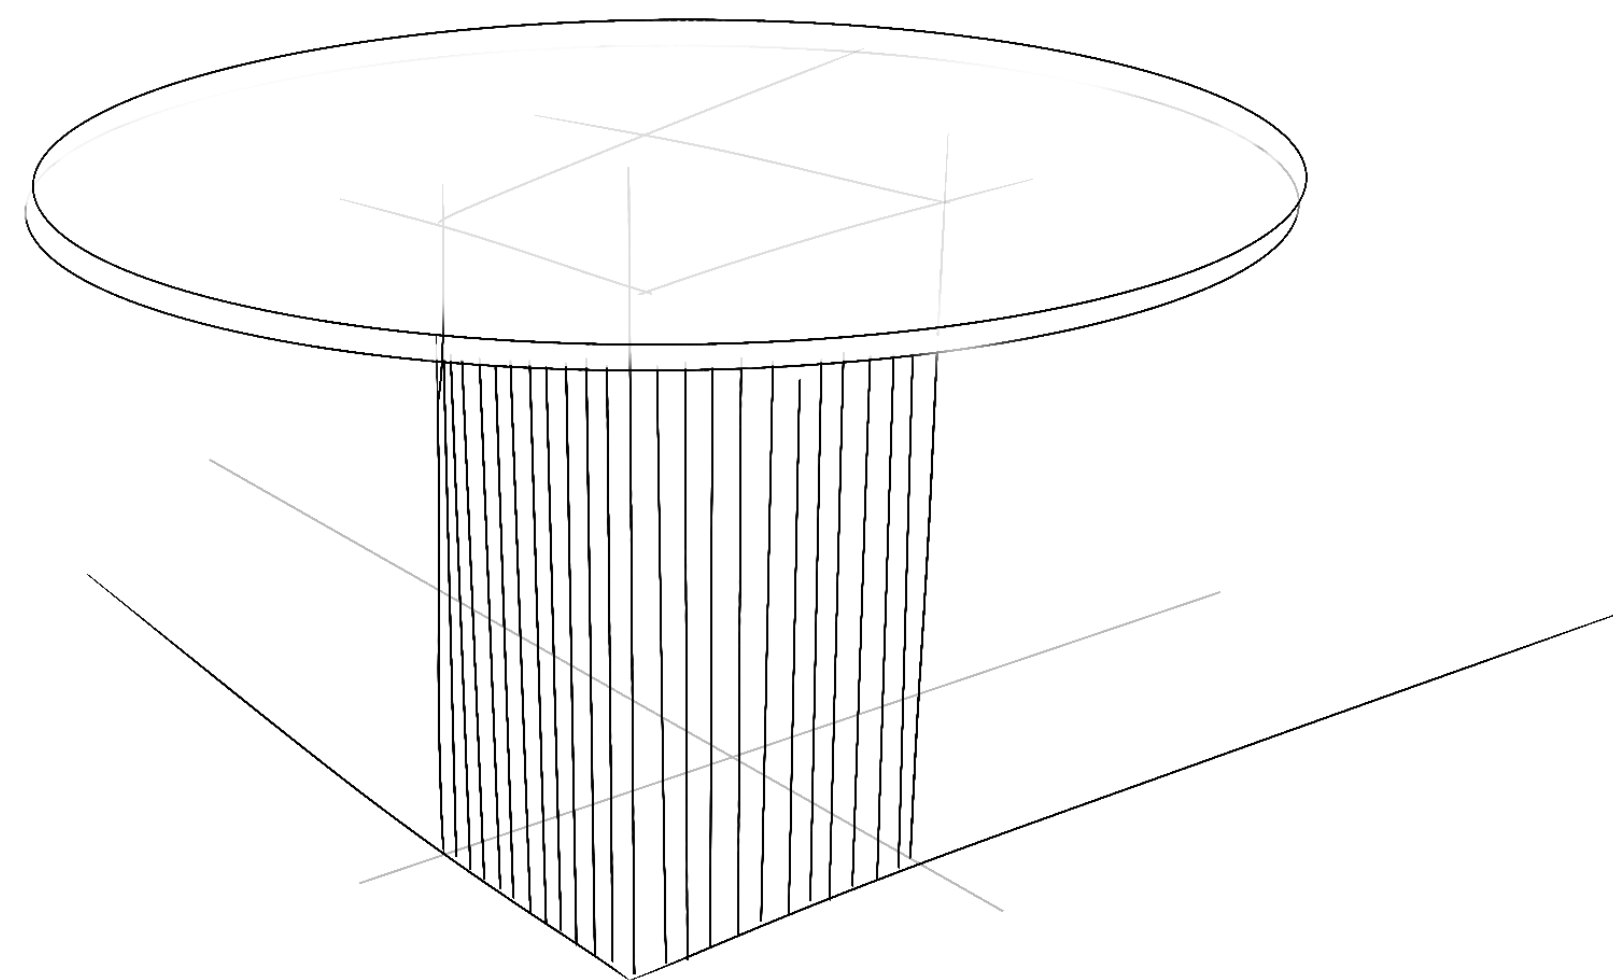

Products

Collection

ROVO

effortlessly serves as a dining spot or a coffee table. Its compact design is perfect for cozy spaces, offering both practicality and charm, whether in the kitchen or a café.

RAM

balance of strength and refinement. A true masterpiece for sophisticated interiors.