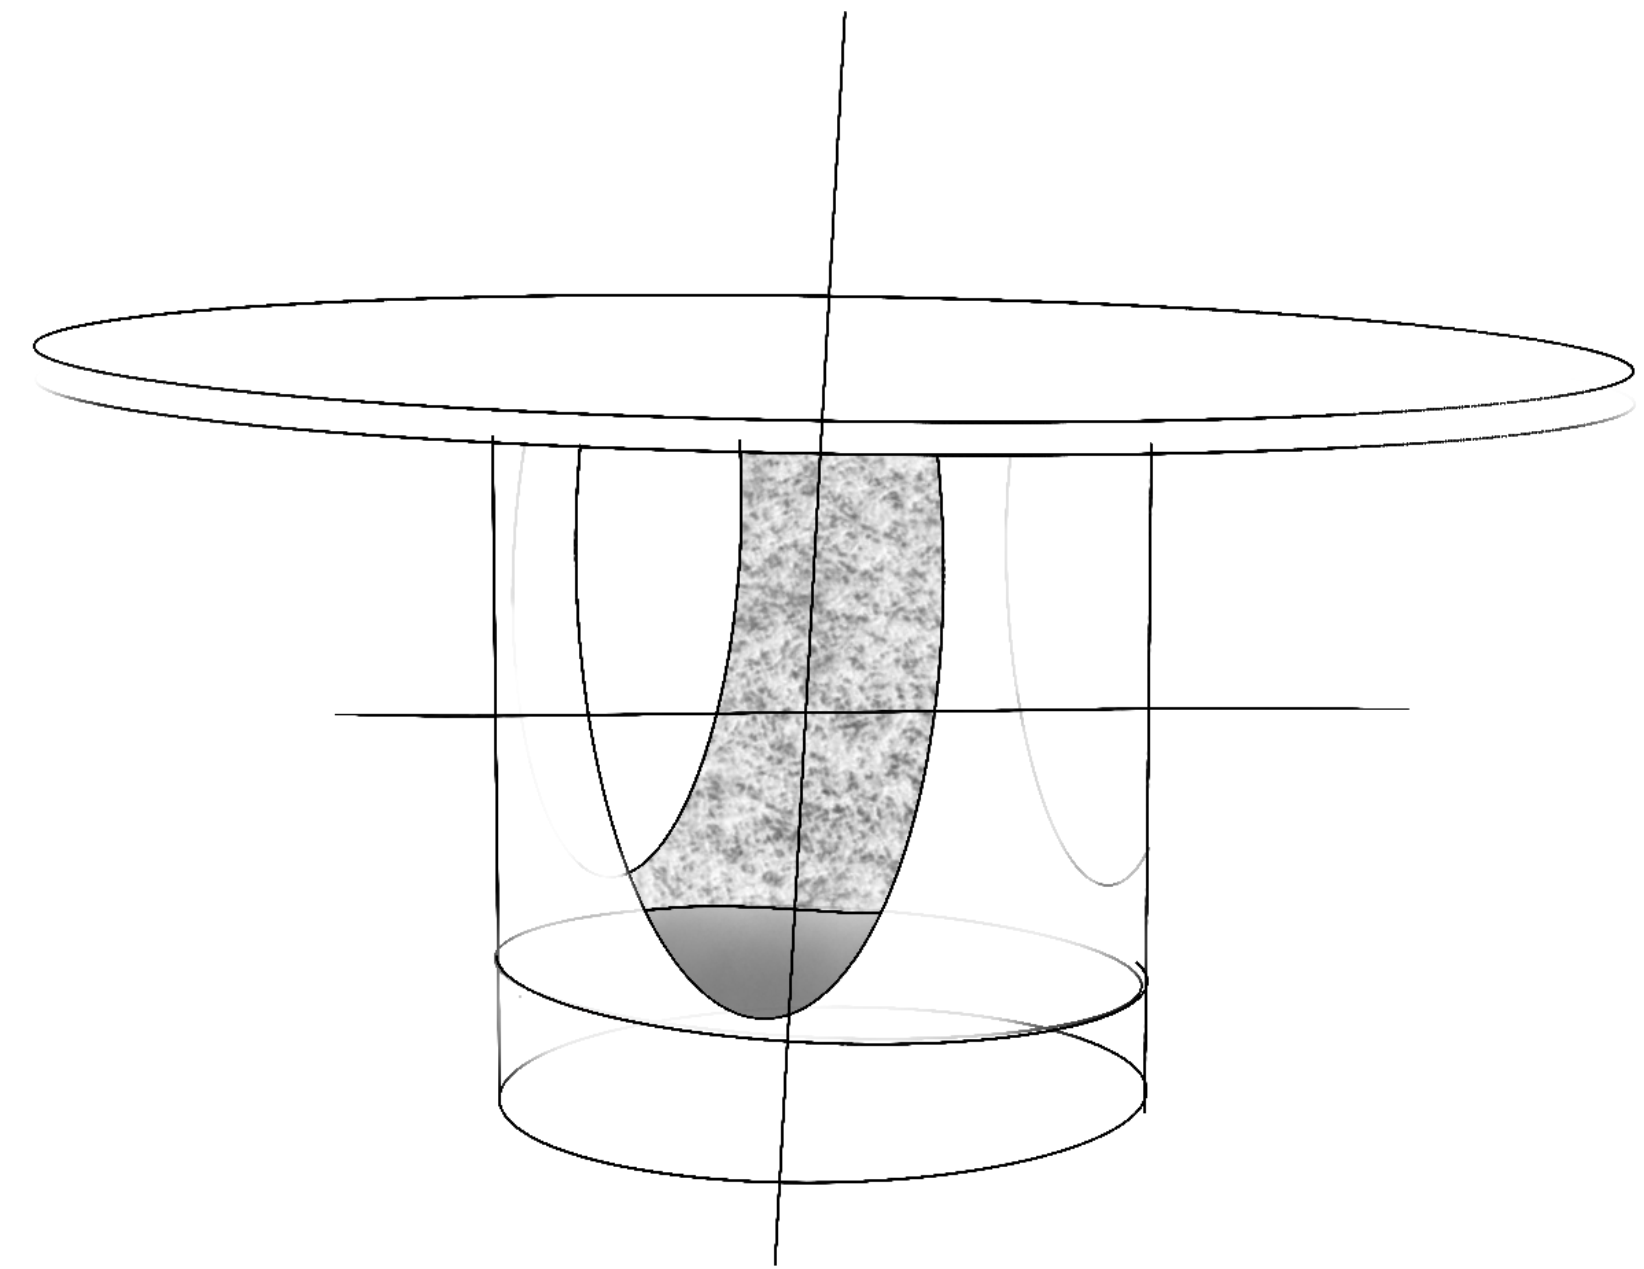

OVAL

An ode to nature's grandeur, this table embodies pure artistry. The dark, flowing veins ripple across its polished surface, like strokes of a master's brush. Resting on sculptural bases, it is a harmony of strength and elegance, timeless in its beauty.

Reez

this side table showcases the natural beauty of its veined patterns. Its sleek, tapered design combines modern simplicity with timeless sophistication, making it a standout piece in any interior.

Dimensions

Dimensions

UTA

A unique blend of clean lines and artistic curves in its base. Perfect for adding elegance and character to modern and luxurious spaces.

Eclipse

Timeless elegance with its rich, natural veining and modern circular design. The sculptural base adds a touch of artistic refinement. A perfect blend of functionality and sophistication, it elevates any space.

Dimensions

Lyn

The quiet poetry of simplicity. Its rounded top rests effortlessly on three subtle legs, merging stability with softness. A timeless coffee table where nature's serenity meets human artistry, inviting stillness to any space.