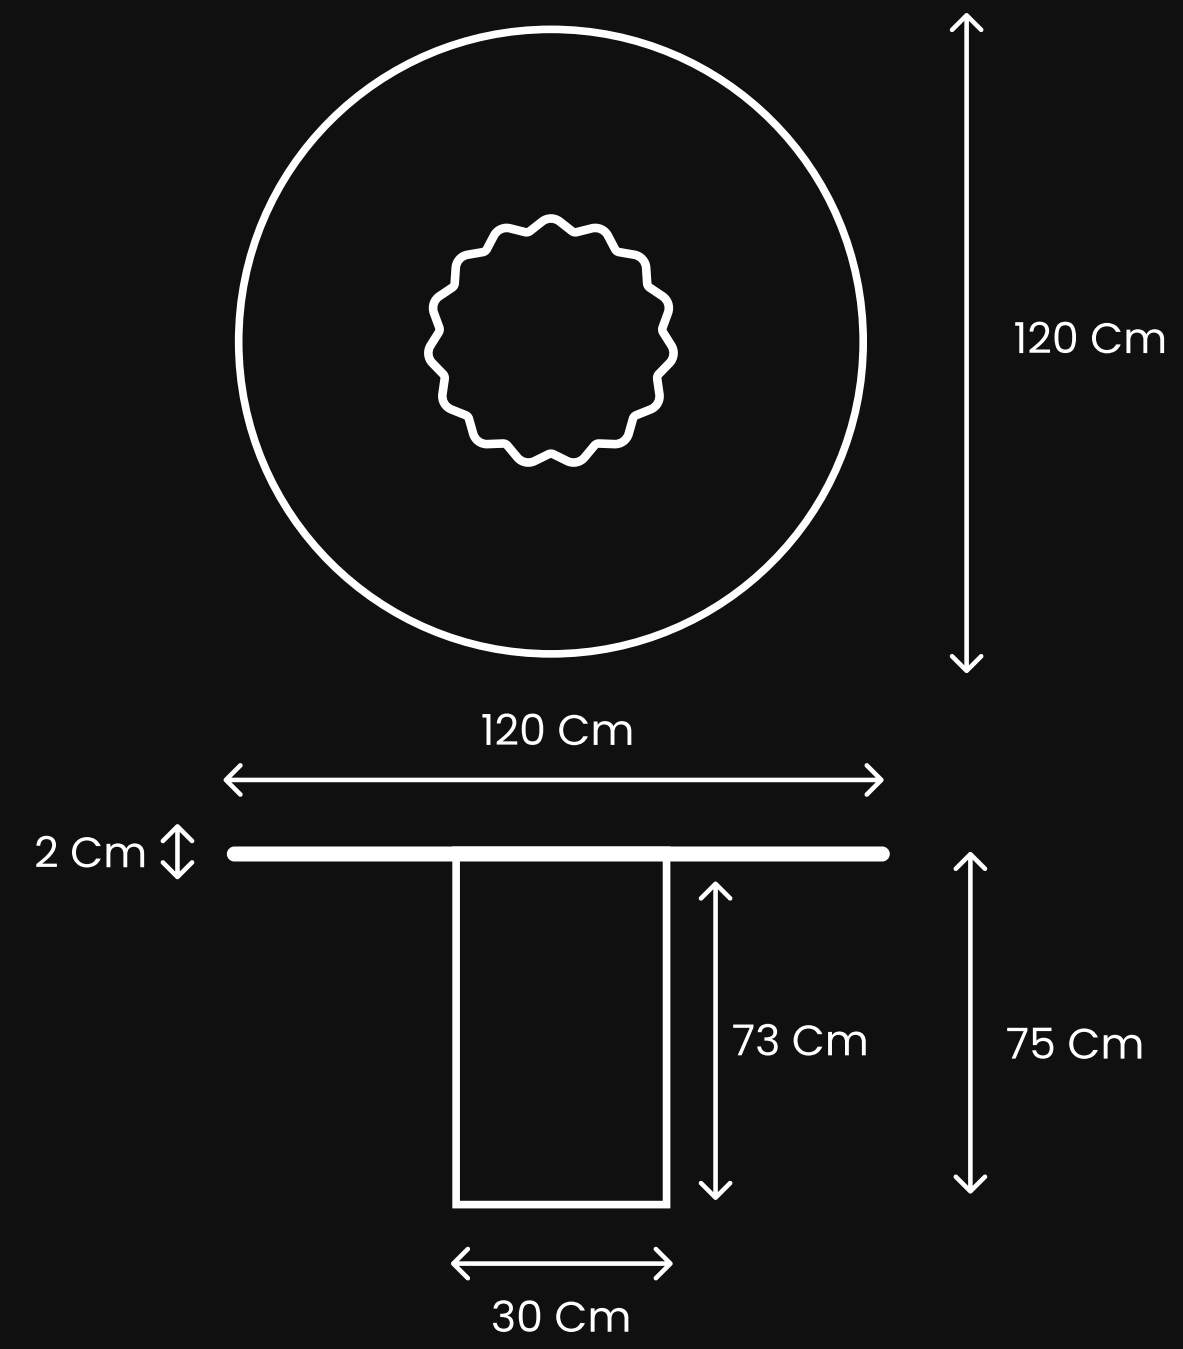

Reez

this side table showcases the natural beauty of its veined patterns. Its sleek, tapered design combines modern simplicity with timeless sophistication, making it a standout piece in any interior.

Dimensions

Dimensions

UTA

A unique blend of clean lines and artistic curves in its base. Perfect for adding elegance and character to modern and luxurious spaces.

Eclipse

Timeless elegance with its rich, natural veining and modern circular design. The sculptural base adds a touch of artistic refinement. A perfect blend of functionality and sophistication, it elevates any space.

Dimensions

Lyn

The quiet poetry of simplicity. Its rounded top rests effortlessly on three subtle legs, merging stability with softness. A timeless coffee table where nature's serenity meets human artistry, inviting stillness to any space.