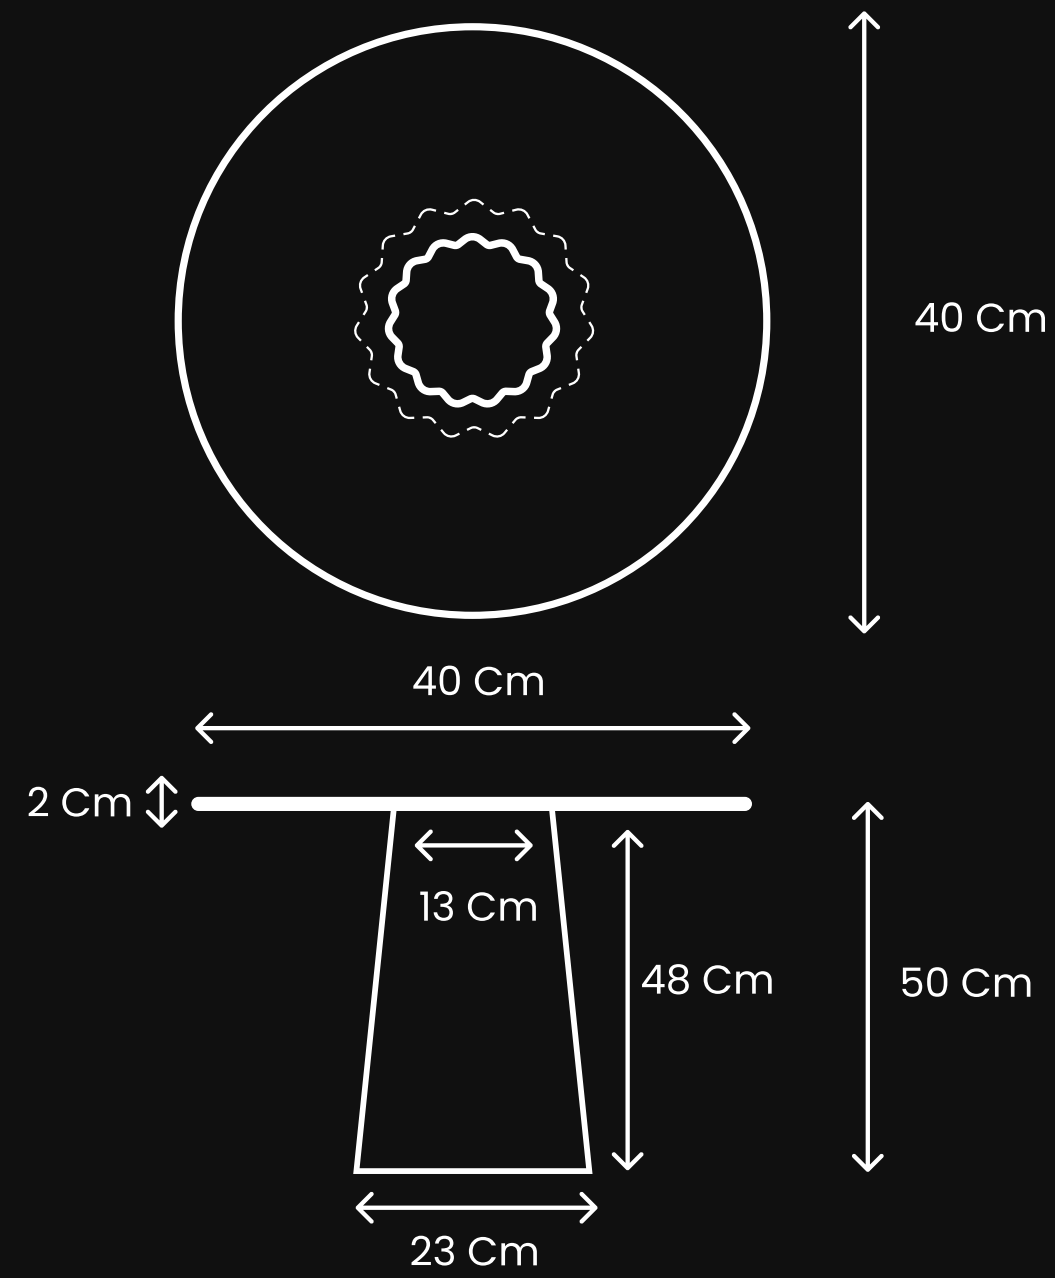

Reez

this side table showcases the natural beauty of its veined patterns. Its sleek, tapered design combines modern simplicity with timeless sophistication, making it a standout piece in any interior.

Dimensions