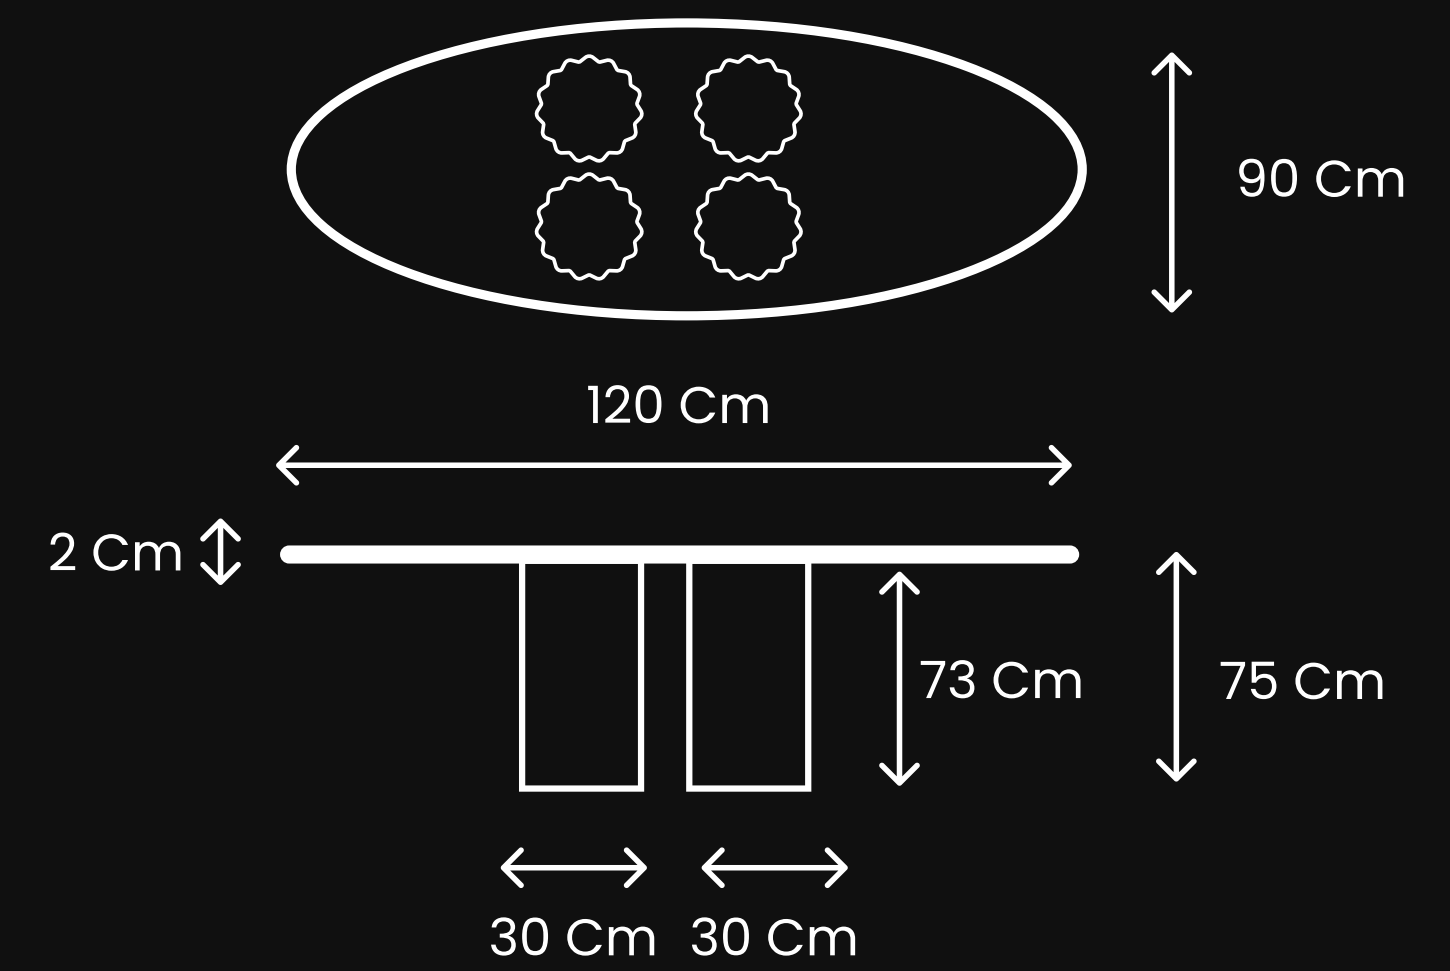

Reez

this side table showcases the natural beauty of its veined patterns. Its sleek, tapered design combines modern simplicity with timeless sophistication, making it a standout piece in any interior.

Dimensions