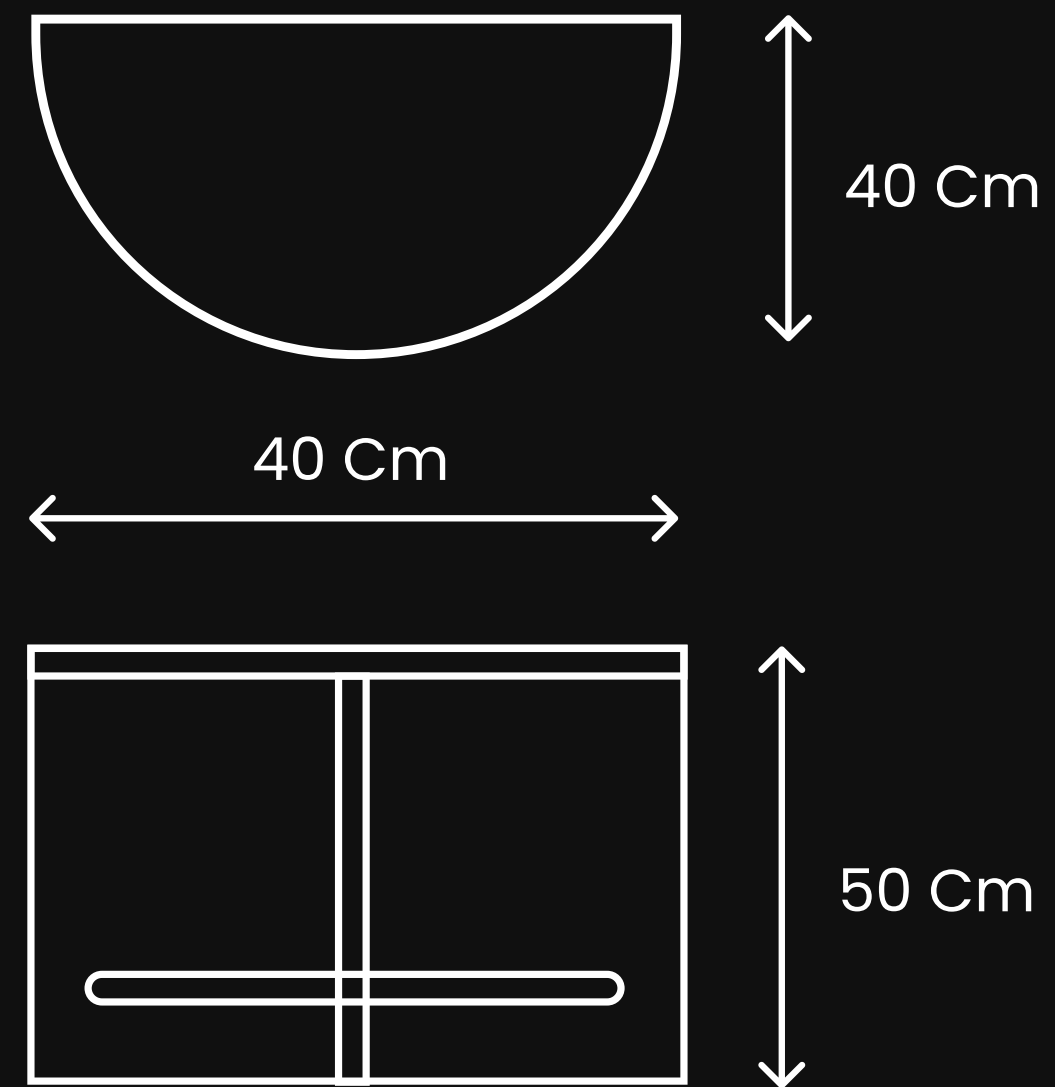

Dimensions